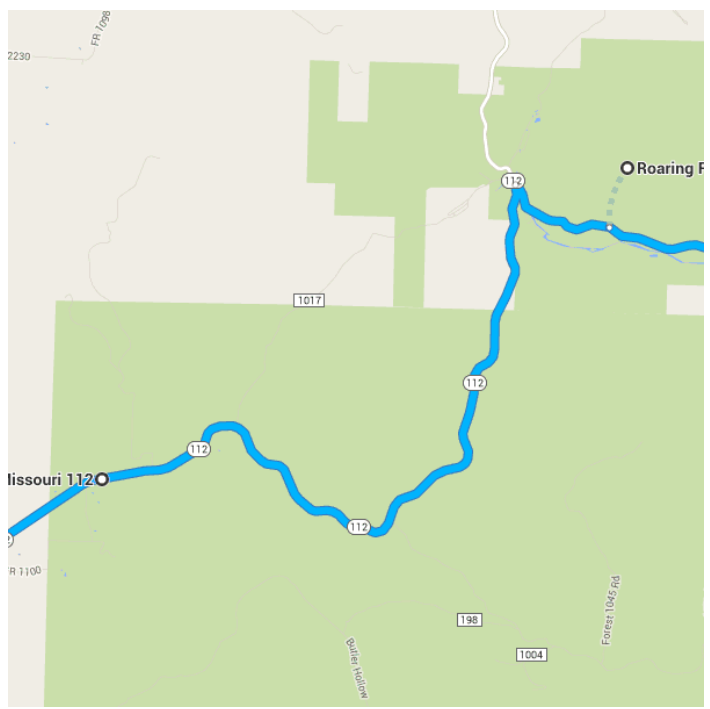

#### ○ Arkansas 37

Gateway, AR 72733

- ↑ 3. Head north on AR-37 N toward Cemetery Rd  
 ⓘ Entering Missouri  
 \_\_\_\_\_ 0.5 mi
- ↑ 4. Continue onto MO-37 N  
 \_\_\_\_\_ 2.1 mi
- ↷ 5. Turn right onto MO-112 N  
 \_\_\_\_\_ 2.8 mi  
 \_\_\_\_\_ 5.4 mi / 7 min

○ Missouri 112  
 Seligman, MO 65745

- ↑ 6. Head east on MO-112 N  
 \_\_\_\_\_ 6.3 mi
- ↷ 7. Turn right onto State Hwy F  
 \_\_\_\_\_ 1.0 mi  
 \_\_\_\_\_ 7.2 mi / 10 min

○ Roaring River State Park  
 12716 Farm Road 2239, Cassville, MO 65625

- ↑ 8. Head east on State Hwy F toward FR 1162  
 \_\_\_\_\_ 4.3 mi

9. Turn right onto MO-86 E

Destination will be on the right

20.6 mi

24.9 mi / 30 min

## ○ Dogwood Canyon Nature Park

2038 Missouri 86, Lampe, MO 65681

10. Head east on MO-86 E

2.0 mi

11. Turn right onto MO-13 S/MO-86 E

2.4 mi

4.4 mi / 6 min