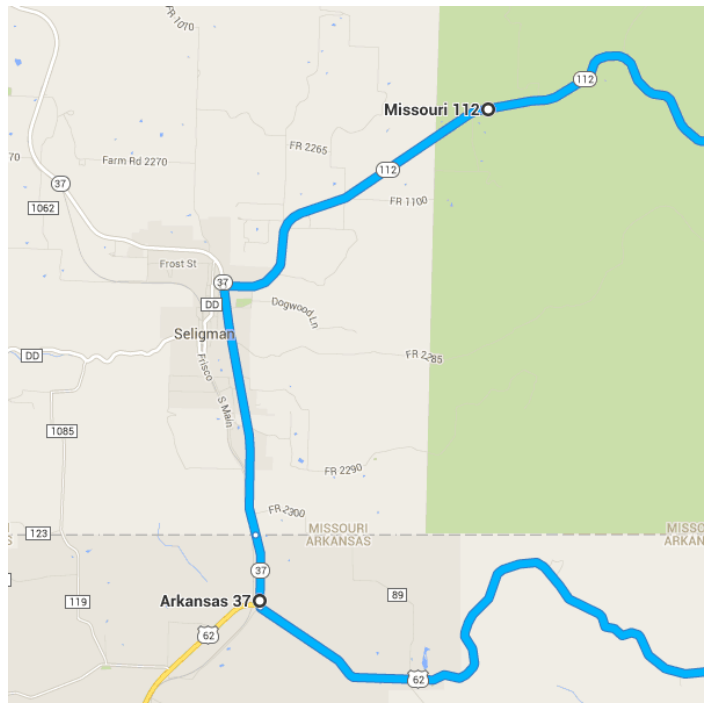

#### ○ Pine Mountain Theater

2075 East Van Buren, Eureka Springs, AR 72632

- ↑ 1. Head southwest on US-62 W/E Van Buren toward Thomas Dr
  - Continue to follow US-62 W
  - 18.1 mi
- ↘ 2. Turn right onto AR-37 N
  - 292 ft
  - 18.1 mi / 29 min

#### ○ Arkansas 37

Gateway, AR 72733

- ↑ 3. Head north on AR-37 N toward Cemetery Rd  
 ⓘ Entering Missouri  
 \_\_\_\_\_ 0.5 mi
- ↑ 4. Continue onto MO-37 N  
 \_\_\_\_\_ 2.1 mi
- ↷ 5. Turn right onto MO-112 N  
 \_\_\_\_\_ 2.8 mi  
 \_\_\_\_\_ 5.4 mi / 7 min

- ↑ 8. Head east on State Hwy F toward FR 1162  
 \_\_\_\_\_ 4.3 mi

9. Turn right onto MO-86 E

Destination will be on the right

20.6 mi

24.9 mi / 30 min

## ○ Dogwood Canyon Nature Park

2038 Missouri 86, Lampe, MO 65681

10. Head east on MO-86 E

2.0 mi

11. Turn right onto MO-13 S/MO-86 E

2.4 mi

4.4 mi / 6 min