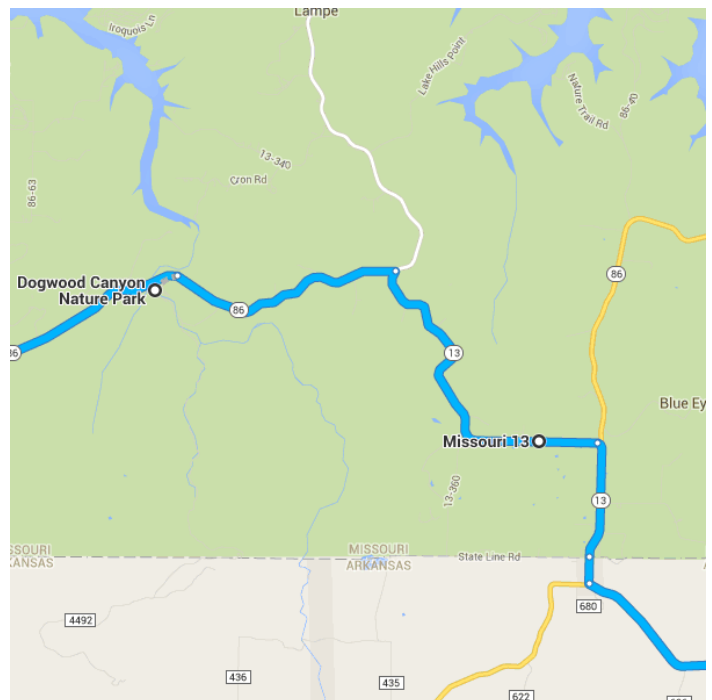

- ↑ 8. Head east on State Hwy F toward FR 1162  
 \_\_\_\_\_ 4.3 mi

9. Turn right onto MO-86 E

Destination will be on the right

20.6 mi

24.9 mi / 30 min

## ○ Dogwood Canyon Nature Park

2038 Missouri 86, Lampe, MO 65681

10. Head east on MO-86 E

2.0 mi

11. Turn right onto MO-13 S/MO-86 E

2.4 mi

4.4 mi / 6 min

## ○ Missouri 13

Blue Eye, MO

12. Head east on MO-13 S/MO-86 E

0.5 mi

- ↶

13. Turn right onto MO-13 S

i Entering Arkansas

---

1.0 mi
- ↑

14. Continue onto AR-21 S

---

0.2 mi
- ↷

15. Turn left onto AR-311 S

i Destination will be on the right

---

19.7 mi