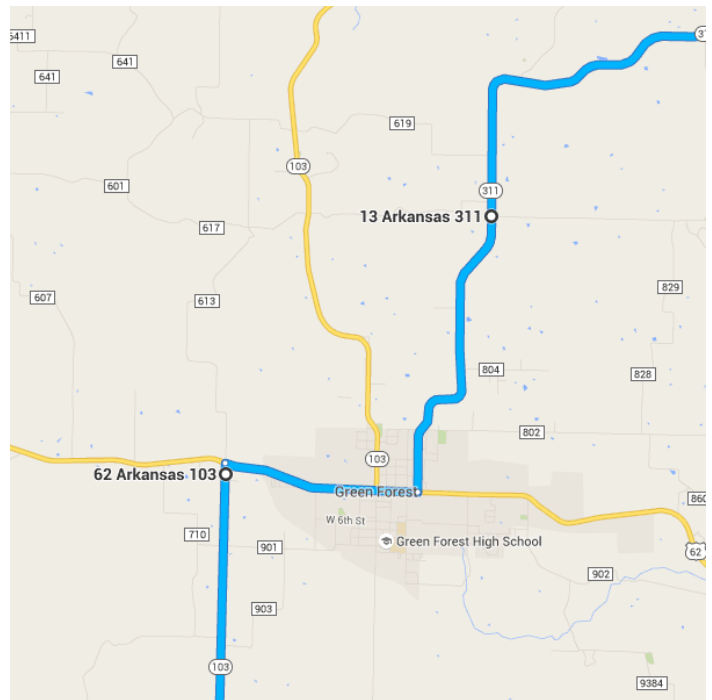

- ↑ 8. Head east on State Hwy F toward FR 1162  
 \_\_\_\_\_ 4.3 mi

9. Turn right onto MO-86 E

Destination will be on the right

20.6 mi

24.9 mi / 30 min

---

1.6 mi
- ↶

18. Turn left onto AR-103

i Destination will be on the right

---

489 ft

4.3 mi / 7 min

## ○ 62 Arkansas 103

Green Forest, AR 72638

- ↑

19. Head south on AR-103 toward Red Bud St

---

13.0 mi

20. Turn right onto US-412 W

9.2 mi  
22.3 mi / 26 min

24. Turn right onto E Van Buren

0.4 mi  
29.5 mi / 37 min