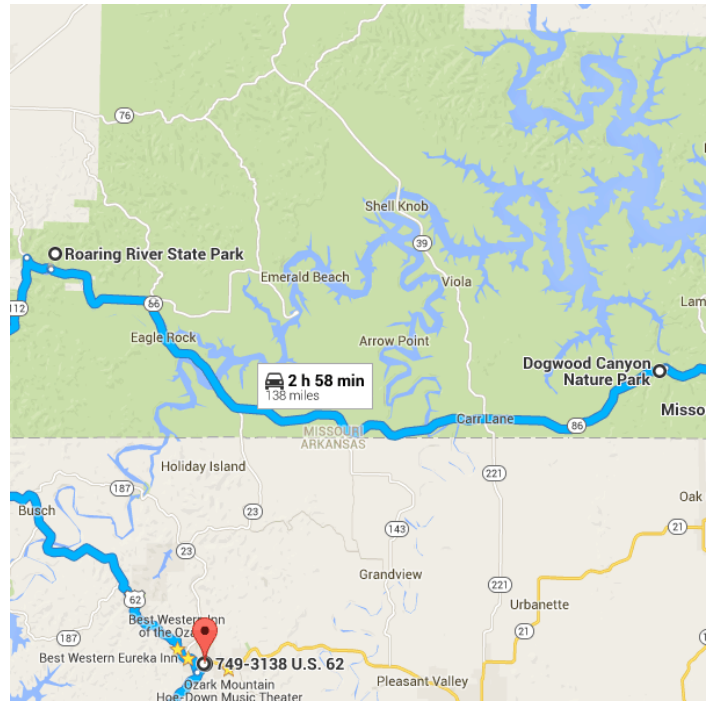

○ Missouri 112  
 Seligman, MO 65745

- ↑ 6. Head east on MO-112 N  
 \_\_\_\_\_ 6.3 mi
- ↷ 7. Turn right onto State Hwy F  
 \_\_\_\_\_ 1.0 mi  
 \_\_\_\_\_ 7.2 mi / 10 min

○ Roaring River State Park  
 12716 Farm Road 2239, Cassville, MO 65625

- ↑ 8. Head east on State Hwy F toward FR 1162  
 \_\_\_\_\_ 4.3 mi

9. Turn right onto MO-86 E

Destination will be on the right

20.6 mi

24.9 mi / 30 min

## ○ Dogwood Canyon Nature Park

2038 Missouri 86, Lampe, MO 65681

10. Head east on MO-86 E

2.0 mi

11. Turn right onto MO-13 S/MO-86 E

2.4 mi

4.4 mi / 6 min

## ○ Missouri 13

Blue Eye, MO

12. Head east on MO-13 S/MO-86 E

0.5 mi

- ↶

13. Turn right onto MO-13 S

i Entering Arkansas

---