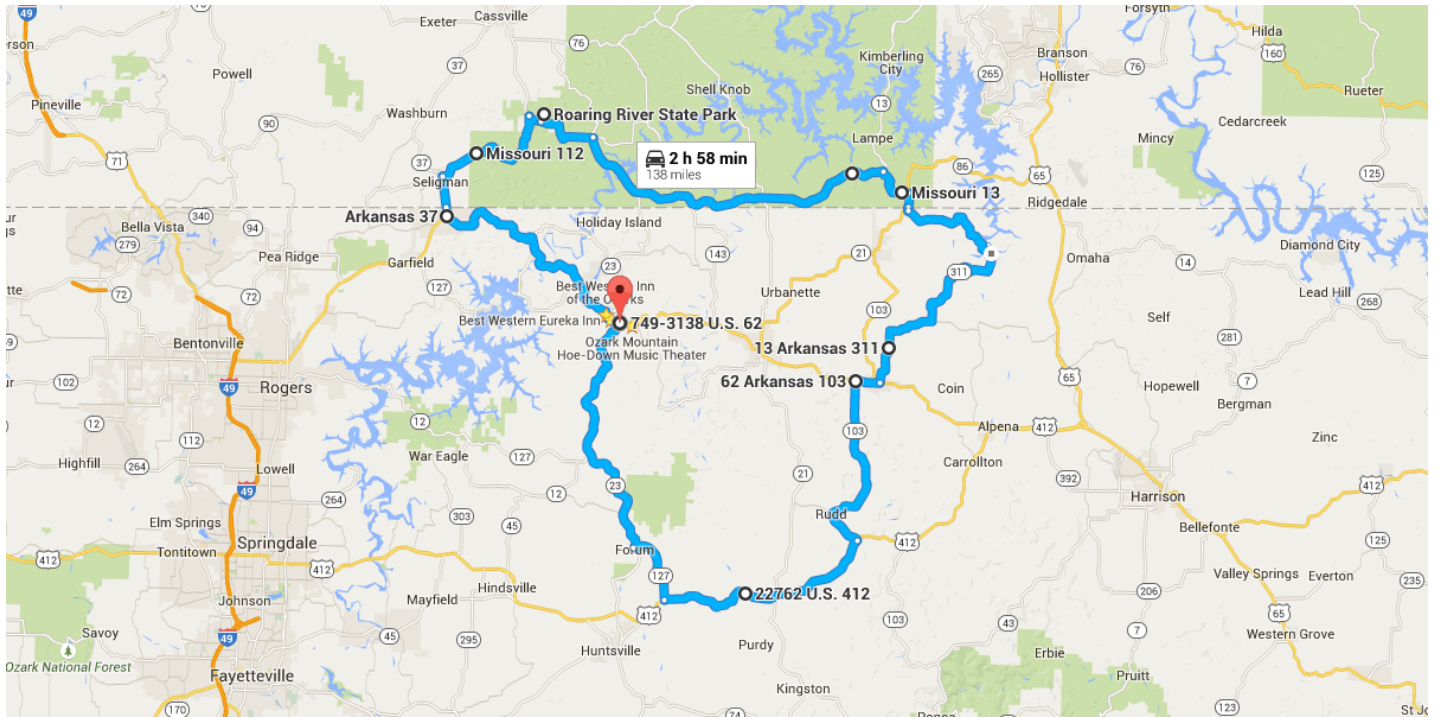

#### ○ Pine Mountain Theater

2075 East Van Buren, Eureka Springs, AR 72632

- ↑ 1. Head southwest on US-62 W/E Van Buren toward Thomas Dr
  - Continue to follow US-62 W
  - 18.1 mi
- ↘ 2. Turn right onto AR-37 N
  - 292 ft
  - 18.1 mi / 29 min

#### ○ Arkansas 37

Gateway, AR 72733

- ↑ 3. Head north on AR-37 N toward Cemetery Rd  
 ⓘ Entering Missouri  
 \_\_\_\_\_ 0.5 mi
- ↑ 4. Continue onto MO-37 N  
 \_\_\_\_\_ 2.1 mi
- ↷ 5. Turn right onto MO-112 N  
 \_\_\_\_\_ 2.8 mi  
 \_\_\_\_\_ 5.4 mi / 7 min

- ↑ 8. Head east on State Hwy F toward FR 1162  
 \_\_\_\_\_ 4.3 mi

9. Turn right onto MO-86 E

Destination will be on the right

20.6 mi

24.9 mi / 30 min

## ○ Dogwood Canyon Nature Park

2038 Missouri 86, Lampe, MO 65681

10. Head east on MO-86 E

2.0 mi

11. Turn right onto MO-13 S/MO-86 E

2.4 mi

4.4 mi / 6 min