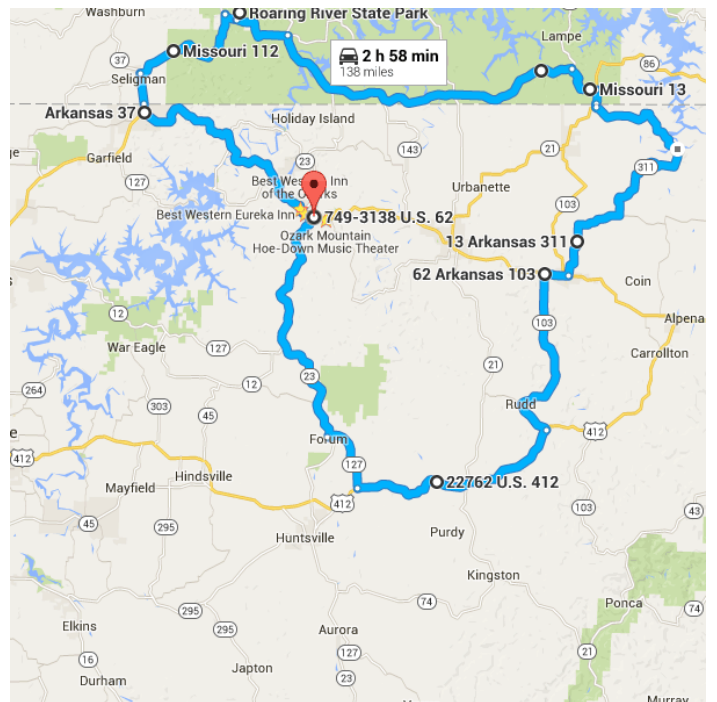

- ↑ 8. Head east on State Hwy F toward FR 1162  
 \_\_\_\_\_ 4.3 mi

9. Turn right onto MO-86 E

Destination will be on the right

20.6 mi

24.9 mi / 30 min

---

1.6 mi
- ↶

18. Turn left onto AR-103

i Destination will be on the right

---

489 ft

4.3 mi / 7 min

### ○ 22762 U.S. 412

Huntsville, AR 72740

21. Head northwest on US-412 W toward Madison 2405

6.2 mi

22. Turn right onto AR-127 W

4.9 mi

23. Turn right onto AR-23 N

18.1 mi

24. Turn right onto E Van Buren

0.4 mi  
29.5 mi / 37 min