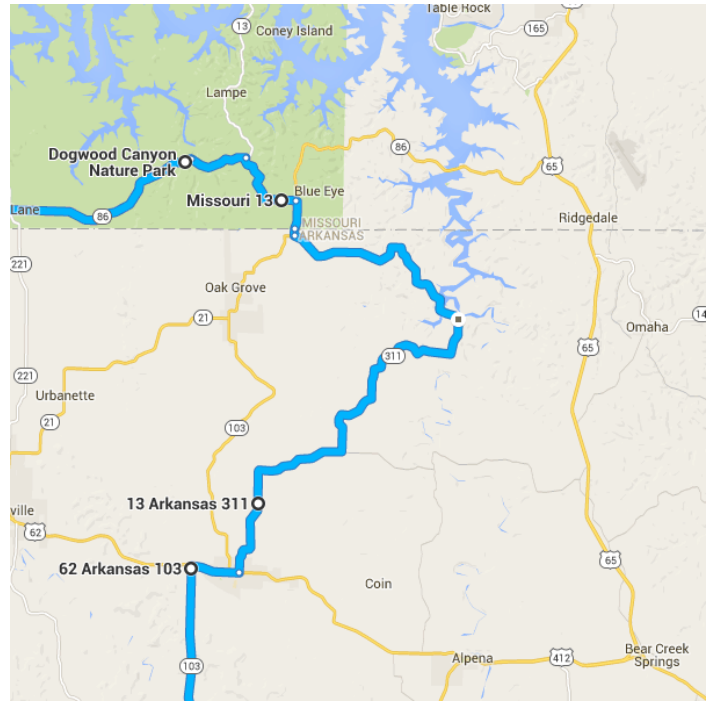

## ○ Dogwood Canyon Nature Park

2038 Missouri 86, Lampe, MO 65681

10. Head east on MO-86 E

2.0 mi

11. Turn right onto MO-13 S/MO-86 E

2.4 mi

4.4 mi / 6 min

## ○ Missouri 13

Blue Eye, MO

12. Head east on MO-13 S/MO-86 E

0.5 mi

- ↶

13. Turn right onto MO-13 S

i Entering Arkansas

---

1.0 mi
- ↑

14. Continue onto AR-21 S

---

0.2 mi
- ↷

15. Turn left onto AR-311 S

i Destination will be on the right

---

19.7 mi

21.4 mi / 27 min