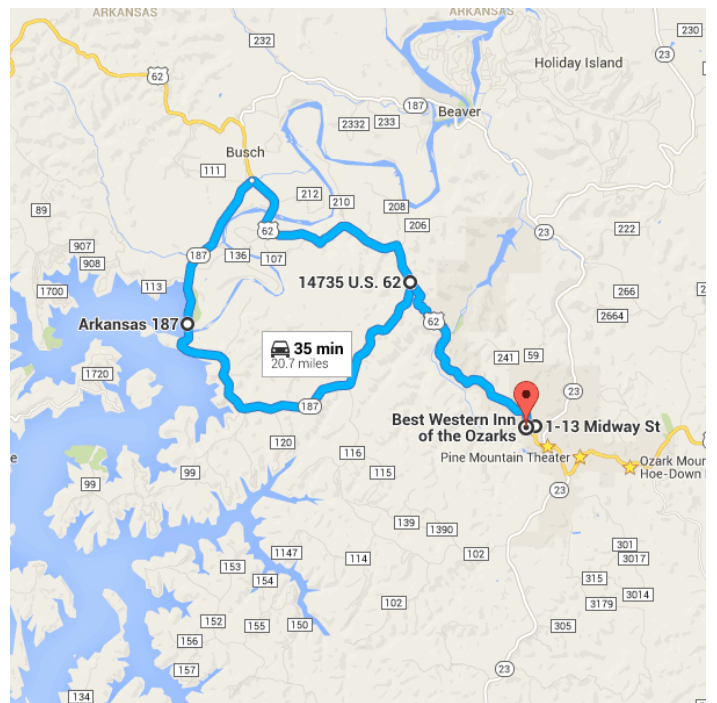

Directions from 1-13 Midway St to Best Western Inn of the Ozarks

○ 1-13 Midway St

Eureka Springs, AR 72632

- ↑ 1. Head west on Midway St toward Benton St
449 ft
 - ↑ 2. Continue onto US-62 W/W Van Buren
Continue to follow US-62 W
3.7 mi
 - ← 3. Turn left onto AR-187
Destination will be on the left
6.3 mi
- 10.1 mi / 18 min

○ Arkansas 187

Eureka Springs, AR 72631

- ↑ 4. Head north on AR-187 toward Dam Site Rd
2.7 mi
- ↗ 5. Turn right onto US-62 E
4.1 mi
6.9 mi / 10 min

○ 14735 U.S. 62
Eureka Springs, AR 72632

- ↑ 6. Head south on US-62 E toward AR-187
Destination will be on the right
3.8 mi
3.8 mi / 7 min

⊙ Best Western Inn of the Ozarks
207 West Van Buren Street, Eureka Springs, AR 72632

These directions are for planning purposes only. You may find that construction projects, traffic, weather, or other events may cause conditions to differ from the map results, and you should plan your route accordingly. You must obey all signs or notices regarding your route.