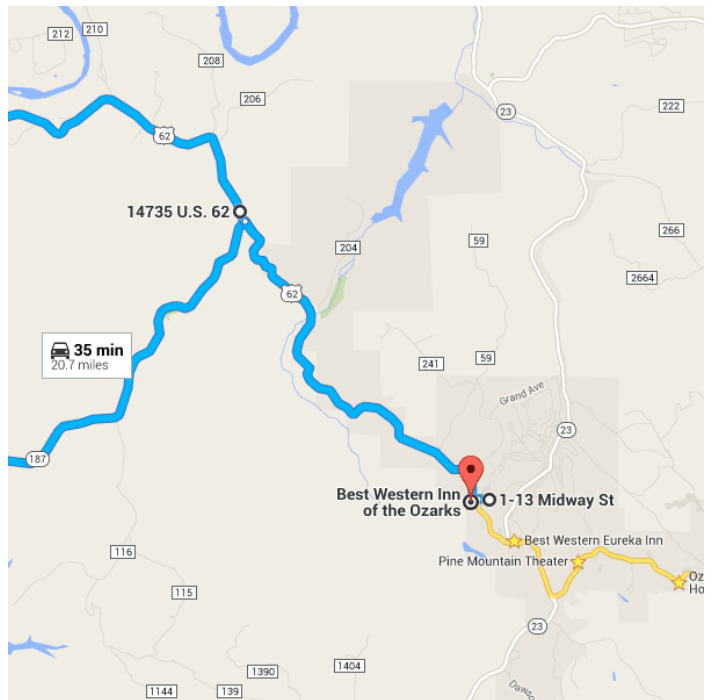

Directions from 1-13 Midway St to Best Western Inn of the Ozarks

○ 1-13 Midway St

Eureka Springs, AR 72632

- ↑ 1. Head west on Midway St toward Benton St
449 ft
 - ↑ 2. Continue onto US-62 W/W Van Buren
Continue to follow US-62 W
3.7 mi
 - ← 3. Turn left onto AR-187
Destination will be on the left
6.3 mi
- 10.1 mi / 18 min

○ Arkansas 187

Eureka Springs, AR 72631

- ↑ 4. Head north on AR-187 toward Dam Site Rd
2.7 mi
- ↗ 5. Turn right onto US-62 E
4.1 mi
6.9 mi / 10 min

○ 14735 U.S. 62
Eureka Springs, AR 72632

- ↑ 6. Head south on US-62 E toward AR-187
Destination will be on the right
3.8 mi
3.8 mi / 7 min

⊙ Best Western Inn of the Ozarks
207 West Van Buren Street, Eureka Springs, AR 72632

These directions are for planning purposes only. You may find that construction projects, traffic, weather, or other events may cause conditions to differ from the map results, and you should plan your route accordingly. You must obey all signs or notices regarding your route.