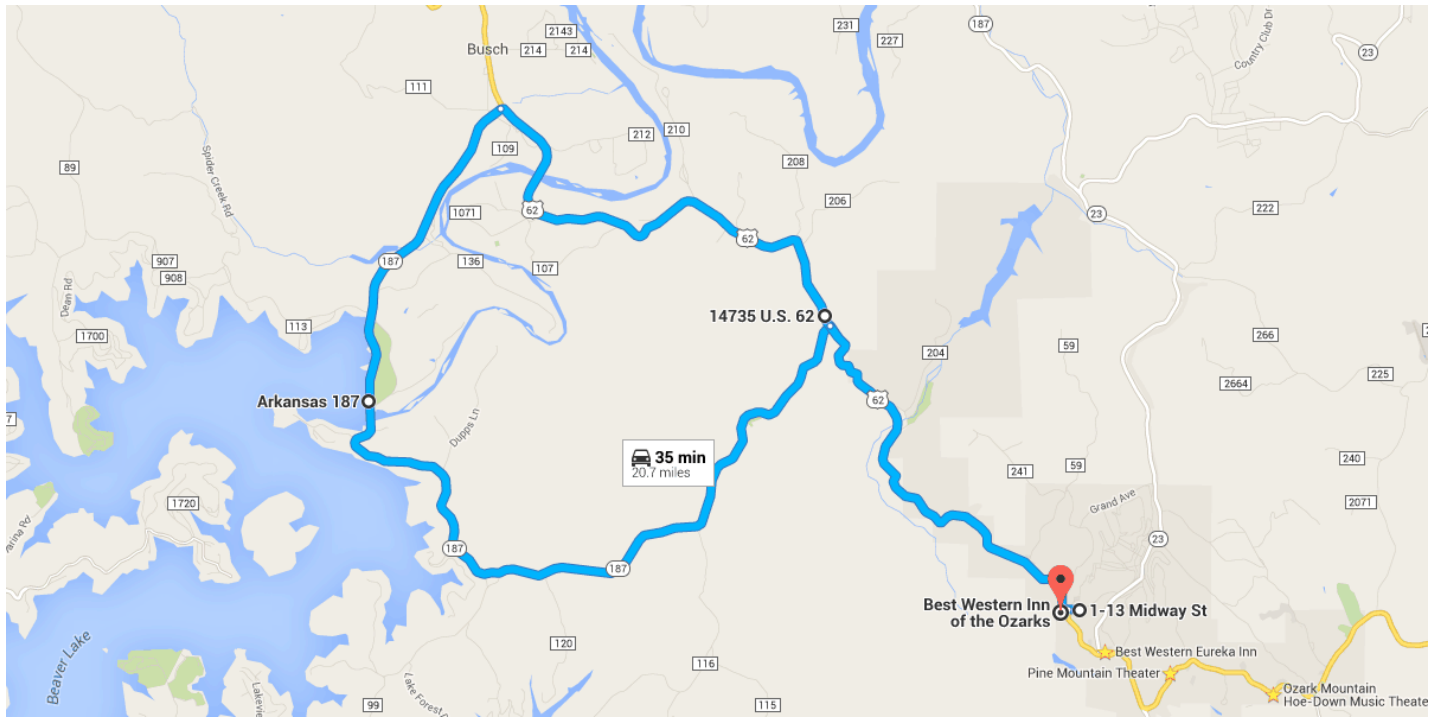

Directions from 1-13 Midway St to Best Western Inn of the Ozarks

○ 1-13 Midway St

Eureka Springs, AR 72632

- ↑ 1. Head west on Midway St toward Benton St
449 ft
 - ↑ 2. Continue onto US-62 W/W Van Buren
Continue to follow US-62 W
3.7 mi
 - ← 3. Turn left onto AR-187
Destination will be on the left
6.3 mi
- 10.1 mi / 18 min

○ Arkansas 187

Eureka Springs, AR 72631

- ↑ 4. Head north on AR-187 toward Dam Site Rd
2.7 mi
- ↗ 5. Turn right onto US-62 E
4.1 mi
6.9 mi / 10 min

○ 14735 U.S. 62
Eureka Springs, AR 72632

- ↑ 6. Head south on US-62 E toward AR-187
Destination will be on the right
3.8 mi
3.8 mi / 7 min

⊙ Best Western Inn of the Ozarks
207 West Van Buren Street, Eureka Springs, AR 72632

These directions are for planning purposes only. You may find that construction projects, traffic, weather, or other events may cause conditions to differ from the map results, and you should plan your route accordingly. You must obey all signs or notices regarding your route.