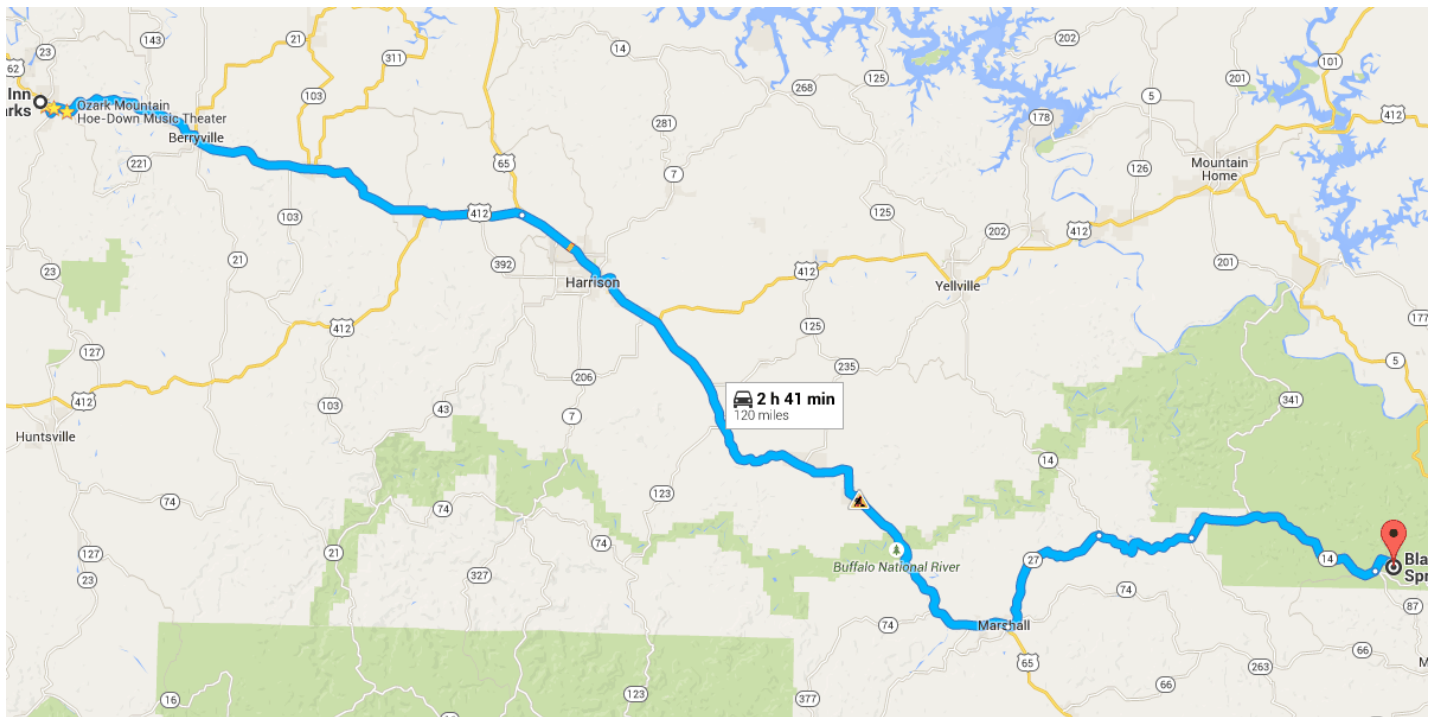

## Directions from Best Western Inn of the Ozarks to Blanchard Springs Caverns

### ○ Best Western Inn of the Ozarks

207 West Van Buren Street, Eureka Springs, AR 72632

Follow US-62 E and US-65 S to AR-27 N in Marshall

84.1 mi / 1 h 48 min

- ↑ 1. Head east on W Van Buren  
 125 ft
- ↘ 2. Turn right onto US-62 E/Kingshighway/W Van Buren  
i Continue to follow US-62 E  
 36.0 mi
- ↘ 3. Slight right onto US-412 E/US-62 E/US-65 S  
i Continue to follow US-65 S  
 48.1 mi

Follow AR-27 N and AR-14 E to Forest Rd 1110-A in Optimus

35.6 mi / 52 min