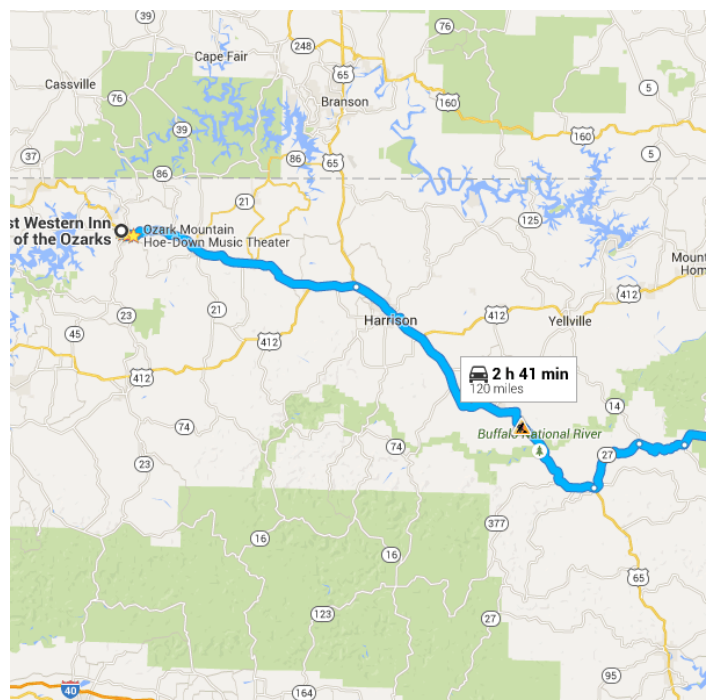

## Directions from Best Western Inn of the Ozarks to Blanchard Springs Caverns

### ○ Best Western Inn of the Ozarks

207 West Van Buren Street, Eureka Springs, AR 72632

Follow US-62 E and US-65 S to AR-27 N in Marshall

84.1 mi / 1 h 48 min

- ↑ 1. Head east on W Van Buren  
 125 ft
- ↘ 2. Turn right onto US-62 E/Kingshighway/W Van Buren  
i Continue to follow US-62 E  
 36.0 mi
- ↘ 3. Slight right onto US-412 E/US-62 E/US-65 S  
i Continue to follow US-65 S  
 48.1 mi

Follow AR-27 N and AR-14 E to Forest Rd 1110-A in Optimus

35.6 mi / 52 min