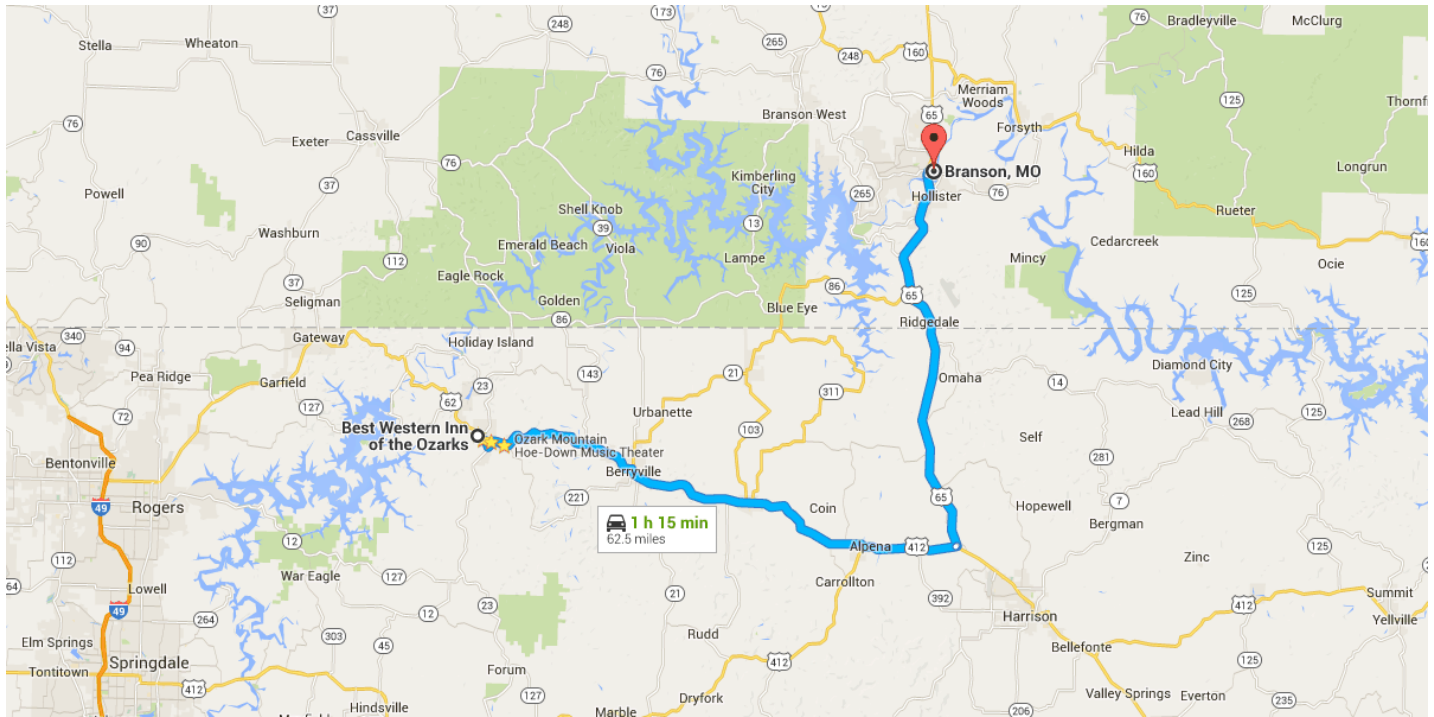

Directions from **Best Western Inn of the Ozarks** to **Branson, MO**

Best Western Inn of the Ozarks

207 West Van Buren Street, Eureka Springs, AR 72632

- ↑

1. Head east on W Van Buren

125 ft
- ↘

2. Turn right onto US-62 E/Kingshighway/W Van Buren

i Continue to follow US-62 E

35.7 mi
- ↙

3. Take the US-65 N ramp on the left

0.1 mi
- ↶

4. Turn left onto US-65 N

i Entering Missouri

25.9 mi
- ↘

5. Take the MO-76/Main St exit toward US-65 W/76 Country Blvd

0.3 mi
- ↘

6. Turn right onto MO-76 E/W Main St (signs for Missouri 76 E)

0.4 mi

7. Turn right onto Veterans Blvd

177 ft

📍 Branson, MO

These directions are for planning purposes only. You may find that construction projects, traffic, weather, or other events may cause conditions to differ from the map results, and you should plan your route accordingly. You must obey all signs or notices regarding your route.

Map data ©2015 Google