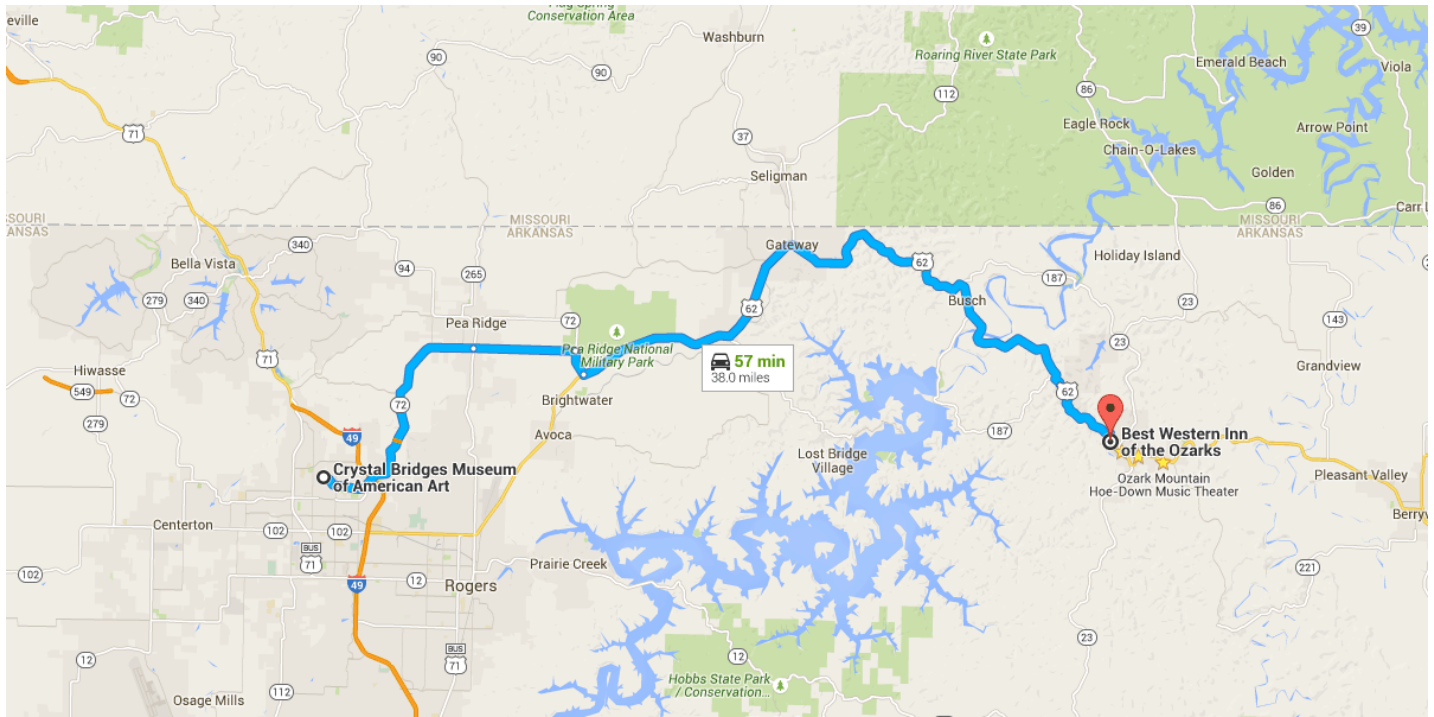

Directions from Crystal Bridges Museum of American Art to Best Western Inn of the Ozarks

○ Crystal Bridges Museum of American Art

600 Museum Way, Bentonville, AR 72712

-  1. Head east on Museum Way toward Orchard Trail
0.4 mi
-  2. Continue onto NE John Deshields Blvd
0.8 mi
-  3. At the traffic circle, continue straight to stay on NE John Deshields Blvd
0.2 mi
-  4. Turn left onto AR-72 E/E Central Ave
 Continue to follow AR-72 E
7.0 mi
-  5. Continue straight onto Lee Town Rd
3.3 mi
-  6. Turn right onto AR-72 E
0.8 mi

7. Turn left onto US-62 E

 Destination will be on the right

25.4 mi

Best Western Inn of the Ozarks

207 West Van Buren Street, Eureka Springs, AR 72632

These directions are for planning purposes only. You may find that construction projects, traffic, weather, or other events may cause conditions to differ from the map results, and you should plan your route accordingly. You must obey all signs or notices regarding your route.

Map data ©2015 Google