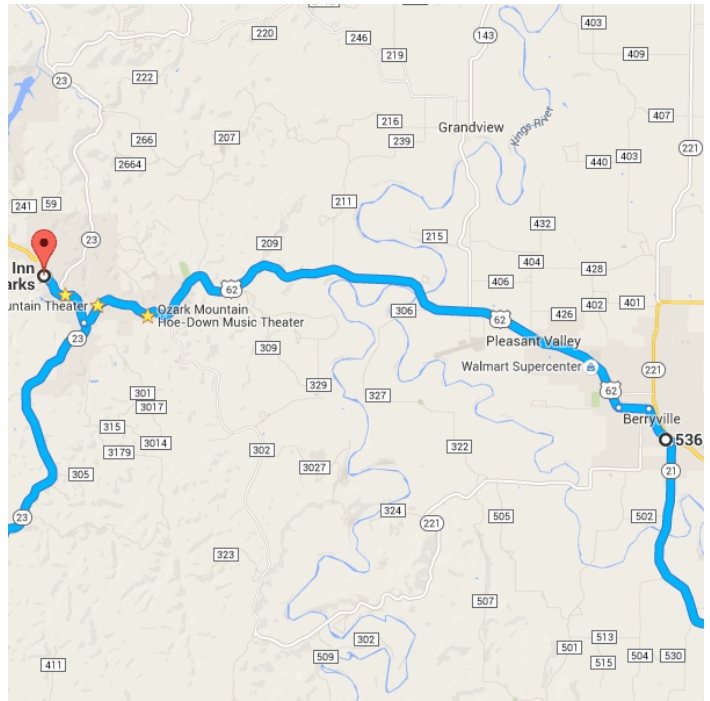

 20.6 mi
- ↗ 6. Slight right onto AR-16 W/AR-23 S

 1.9 mi
- ↗ 7. Slight right onto AR-16 W/AR-23 S/5th St
i Continue to follow AR-16 W/AR-23 S

 2.1 mi
- ↶ 8. Turn left onto AR-23 S
i Destination will be on the left

- ↙ Turn left
_____ 154 ft / 48 s
- _____ 76.2 mi / 1 h 39 min

○ **536-584 S Main St**
Berryville, AR 72616

- ↑ 25. Head north toward S Main St
_____ 154 ft
- ↙ 26. Turn left onto S Main St
_____ 0.6 mi
- ↑ 27. Continue onto Eureka Ave

0.5 mi

28. Continue onto **US-62 W/W Trimble Ave**

Continue to follow US-62 W

Destination will be on the left

12.0 mi

13.1 mi / 22 min

📍 Best Western Inn of the Ozarks

207 West Van Buren Street, Eureka Springs, AR 72632

Map data ©2015 Google