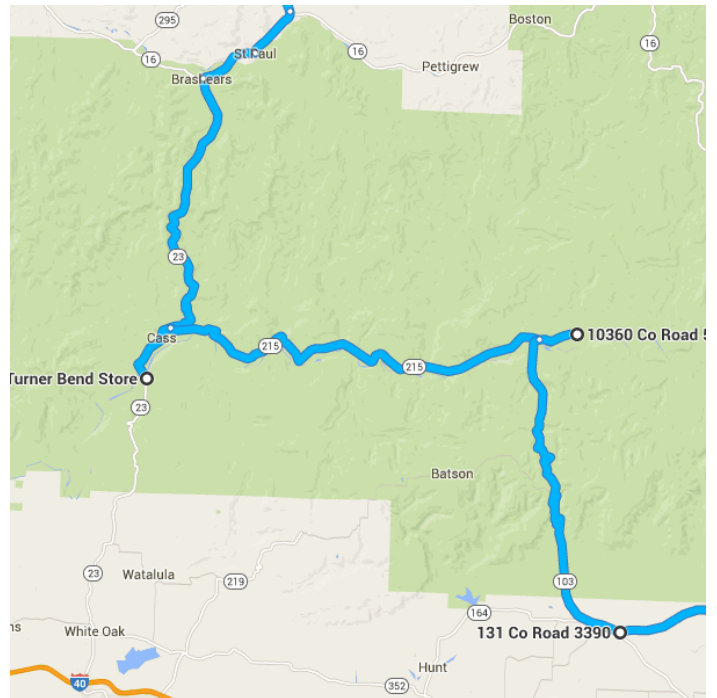

- ↗ 3. Slight right onto AR-23 S/Huntsville Rd
  i Continue to follow AR-23 S

   25.8 mi
- ↗ 4. Slight right onto N Parrott Dr

   0.6 mi
- ↑ 5. N Parrott Dr turns left and becomes AR-23 S/Lee St
  i Continue to follow AR-23 S

   20.6 mi
- ↗ 6. Slight right onto AR-16 W/AR-23 S

   1.9 mi
- ↗ 7. Slight right onto AR-16 W/AR-23 S/5th St
  i Continue to follow AR-16 W/AR-23 S

   2.1 mi
- ↶ 8. Turn left onto AR-23 S
  i Destination will be on the left

   12.8 mi

64.9 mi / 1 h 26 min

○ Turner Bend Store

20034 Arkansas 23, Ozark, AR 72949

1. ↑ 9. Head north on AR-23 N toward Shores Lake Rd

      2.3 mi
   - ↗ 10. Turn right onto AR-215 E

      16.3 mi
- 18.6 mi / 33 min

○ 10360 Co Road 5440

Oark, AR 72852

- ↑ 11. Head west on AR-215 W toward Co Rd 5241

   1.4 mi