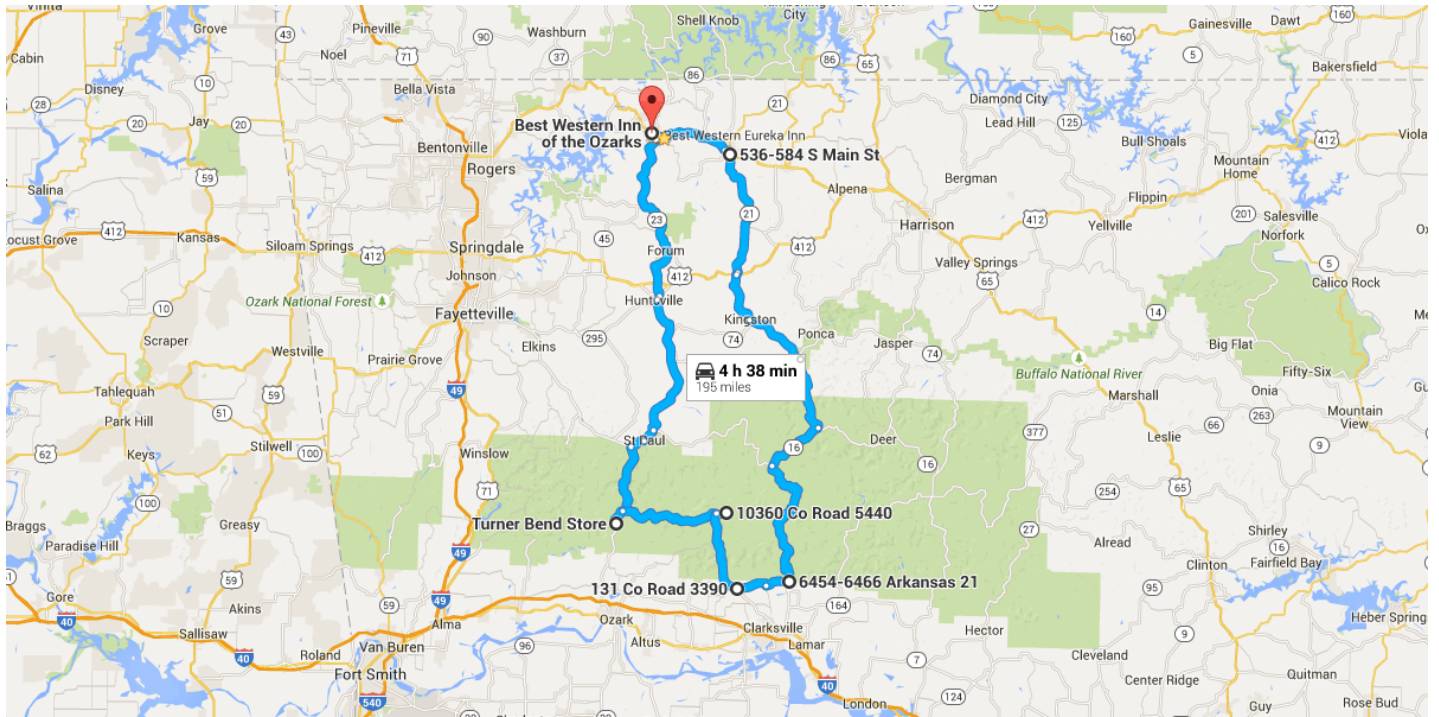

Directions from Best Western Inn of the Ozarks to Best Western Inn of the Ozarks

○ Best Western Inn of the Ozarks

207 West Van Buren Street, Eureka Springs, AR 72632

Follow W Van Buren to AR-23 S/Huntsville Rd

_____ 1.2 mi / 3 min

- ↑ 1. Head east on W Van Buren
_____ 125 ft
- ↗ 2. Turn right onto Kingshighway/W Van Buren
Continue to follow W Van Buren
_____ 1.2 mi

Drive to AR-23 S in Boston

_____ 63.7 mi / 1 h 23 min

Oark, AR 72852

- ↑ 11. Head west on AR-215 W toward Co Rd 5241

 1.4 mi

12. Slight left onto AR-103 S

 Destination will be on the right

13.1 mi

14.4 mi / 24 min

○ 131 Co Road 3390

0.5 mi

28. Continue onto **US-62 W/W Trimble Ave**

Continue to follow US-62 W

Destination will be on the left

12.0 mi

13.1 mi / 22 min

📍 Best Western Inn of the Ozarks

207 West Van Buren Street, Eureka Springs, AR 72632