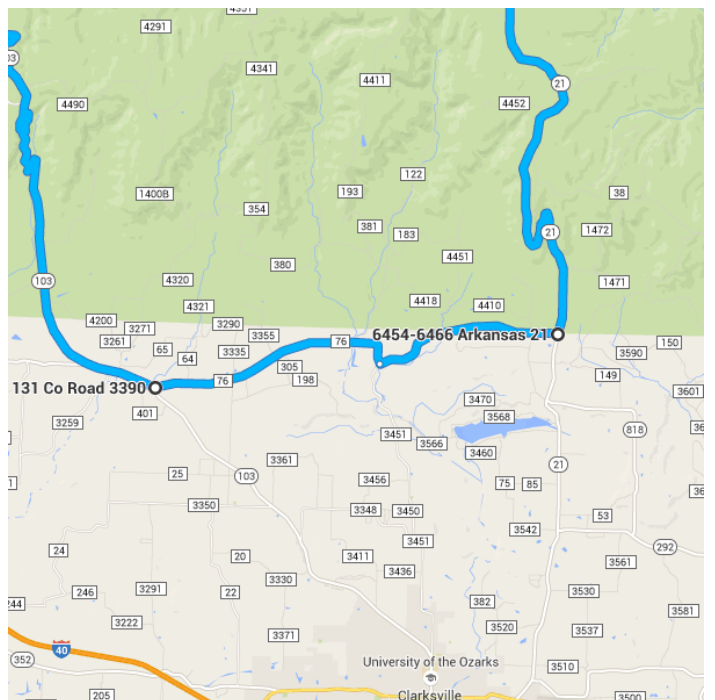

Clarksville, AR 72830

13. Head east on Co Rd 3390 toward Co Rd 3315/Co Rd 64

4.2 mi

14. Turn left onto E Mt Zion Rd

3.2 mi

15. Turn right onto AR-21 S

 Destination will be on the right

33 ft

7.4 mi / 14 min

○ 6454-6466 Arkansas 21

Clarksville, AR 72830

Follow AR-21 N to Berryville

76.1 mi / 1 h 38 min

- ↑ 16. Head north on AR-21 N toward E Mt Zion Rd
_____ 21.8 mi
- ↘ 17. Turn right onto AR-16 E/AR-21 N
_____ 8.6 mi
- ↙ 18. Slight left onto AR-21 N
_____ 11.2 mi
- ↙ 19. Turn left to stay on AR-21 N
_____ 9.4 mi
- ↘ 20. Turn right to stay on AR-21 N
_____ 7.2 mi
- ↘ 21. Turn right onto AR-21 N/US-412 E
_____ 0.3 mi
- ↙ 22. Turn left onto AR-21 N
_____ 17.5 mi
- ↙ 23. Turn left onto S Main St
_____ 0.2 mi

- ↙ Turn left
_____ 154 ft / 48 s
- _____ 76.2 mi / 1 h 39 min

○ **536-584 S Main St**
Berryville, AR 72616

- ↑ 25. Head north toward S Main St
_____ 154 ft
- ↙ 26. Turn left onto S Main St
_____ 0.6 mi
- ↑ 27. Continue onto Eureka Ave

0.5 mi

28. Continue onto **US-62 W/W Trimble Ave**

Continue to follow US-62 W

Destination will be on the left

12.0 mi

13.1 mi / 22 min

📍 Best Western Inn of the Ozarks

207 West Van Buren Street, Eureka Springs, AR 72632