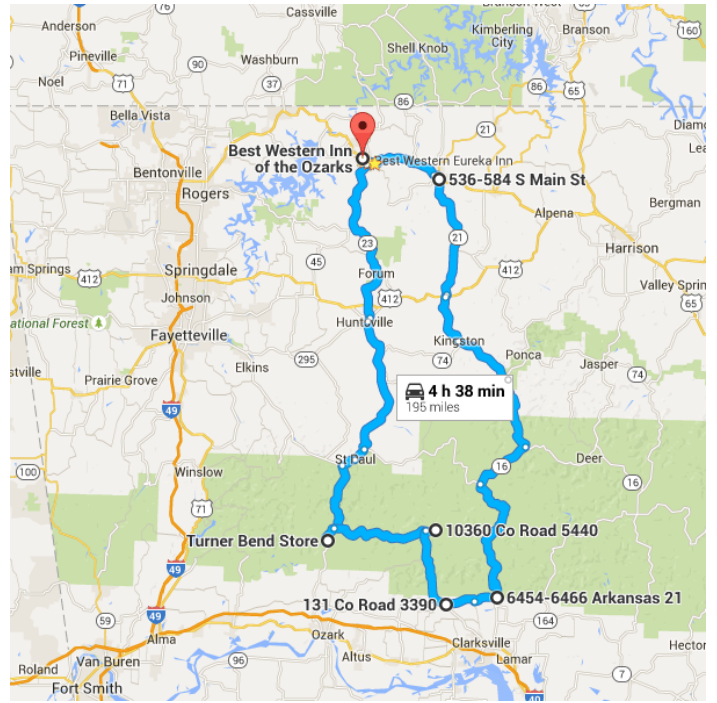

 20.6 mi
- ↗ 6. Slight right onto AR-16 W/AR-23 S

 1.9 mi
- ↗ 7. Slight right onto AR-16 W/AR-23 S/5th St
i Continue to follow AR-16 W/AR-23 S

 2.1 mi
- ↶ 8. Turn left onto AR-23 S
i Destination will be on the left

 12.8 mi

64.9 mi / 1 h 26 min

○ Turner Bend Store

20034 Arkansas 23, Ozark, AR 72949

- ↑ 9. Head north on AR-23 N toward Shores Lake Rd

 2.3 mi
 - ↗ 10. Turn right onto AR-215 E

 16.3 mi
- 18.6 mi / 33 min

○ 10360 Co Road 5440

Oark, AR 72852

- ↑ 11. Head west on AR-215 W toward Co Rd 5241

 1.4 mi

12. Slight left onto AR-103 S

 Destination will be on the right

13.1 mi

14.4 mi / 24 min

○ 131 Co Road 3390

0.5 mi

28. Continue onto **US-62 W/W Trimble Ave**

Continue to follow US-62 W

Destination will be on the left

12.0 mi

13.1 mi / 22 min

📍 Best Western Inn of the Ozarks

207 West Van Buren Street, Eureka Springs, AR 72632