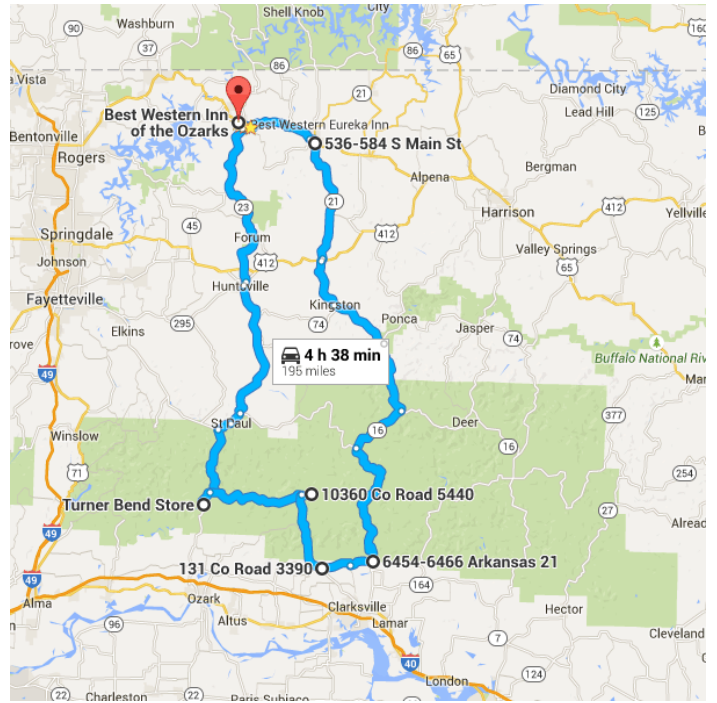

 20.6 mi
- ↗ 6. Slight right onto AR-16 W/AR-23 S

 1.9 mi
- ↗ 7. Slight right onto AR-16 W/AR-23 S/5th St
i Continue to follow AR-16 W/AR-23 S

 2.1 mi
- ↶ 8. Turn left onto AR-23 S
i Destination will be on the left

7.4 mi / 14 min

○ 6454-6466 Arkansas 21

Clarksville, AR 72830

Follow AR-21 N to Berryville

76.1 mi / 1 h 38 min

- ↑ 16. Head north on AR-21 N toward E Mt Zion Rd
_____ 21.8 mi
- ↘ 17. Turn right onto AR-16 E/AR-21 N
_____ 8.6 mi
- ↙ 18. Slight left onto AR-21 N
_____ 11.2 mi
- ↙ 19. Turn left to stay on AR-21 N
_____ 9.4 mi
- ↘ 20. Turn right to stay on AR-21 N
_____ 7.2 mi
- ↘ 21. Turn right onto AR-21 N/US-412 E
_____ 0.3 mi
- ↙ 22. Turn left onto AR-21 N
_____ 17.5 mi
- ↙ 23. Turn left onto S Main St
_____ 0.2 mi

- ↙ Turn left
_____ 154 ft / 48 s
- _____ 76.2 mi / 1 h 39 min

○ **536-584 S Main St**
Berryville, AR 72616

- ↑ 25. Head north toward S Main St
_____ 154 ft
- ↙ 26. Turn left onto S Main St
_____ 0.6 mi
- ↑ 27. Continue onto Eureka Ave

0.5 mi

28. Continue onto **US-62 W/W Trimble Ave**

Continue to follow US-62 W

Destination will be on the left

12.0 mi

13.1 mi / 22 min

📍 Best Western Inn of the Ozarks

207 West Van Buren Street, Eureka Springs, AR 72632