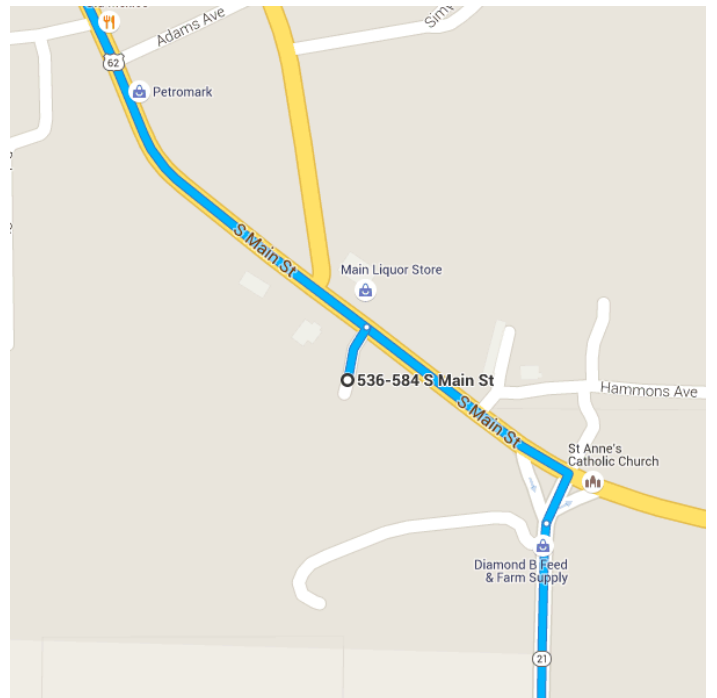

 12.8 mi

64.9 mi / 1 h 26 min

○ Turner Bend Store

20034 Arkansas 23, Ozark, AR 72949

- ↑ 9. Head north on AR-23 N toward Shores Lake Rd

 2.3 mi
 - ↗ 10. Turn right onto AR-215 E

 16.3 mi
- 18.6 mi / 33 min

○ 10360 Co Road 5440

7.4 mi / 14 min

○ 6454-6466 Arkansas 21

Clarksville, AR 72830

Follow AR-21 N to Berryville

76.1 mi / 1 h 38 min

- ↑ 16. Head north on AR-21 N toward E Mt Zion Rd
_____ 21.8 mi
- ↘ 17. Turn right onto AR-16 E/AR-21 N
_____ 8.6 mi
- ↙ 18. Slight left onto AR-21 N
_____ 11.2 mi
- ↙ 19. Turn left to stay on AR-21 N
_____ 9.4 mi
- ↘ 20. Turn right to stay on AR-21 N
_____ 7.2 mi
- ↘ 21. Turn right onto AR-21 N/US-412 E
_____ 0.3 mi
- ↙ 22. Turn left onto AR-21 N
_____ 17.5 mi
- ↙ 23. Turn left onto S Main St
_____ 0.2 mi

- ↙ Turn left
_____ 154 ft / 48 s
- _____ 76.2 mi / 1 h 39 min

○ **536-584 S Main St**
Berryville, AR 72616

- ↑ 25. Head north toward S Main St
_____ 154 ft
- ↙ 26. Turn left onto S Main St
_____ 0.6 mi
- ↑ 27. Continue onto Eureka Ave

0.5 mi

28. Continue onto **US-62 W/W Trimble Ave**

Continue to follow US-62 W

Destination will be on the left

12.0 mi

13.1 mi / 22 min

📍 Best Western Inn of the Ozarks

207 West Van Buren Street, Eureka Springs, AR 72632