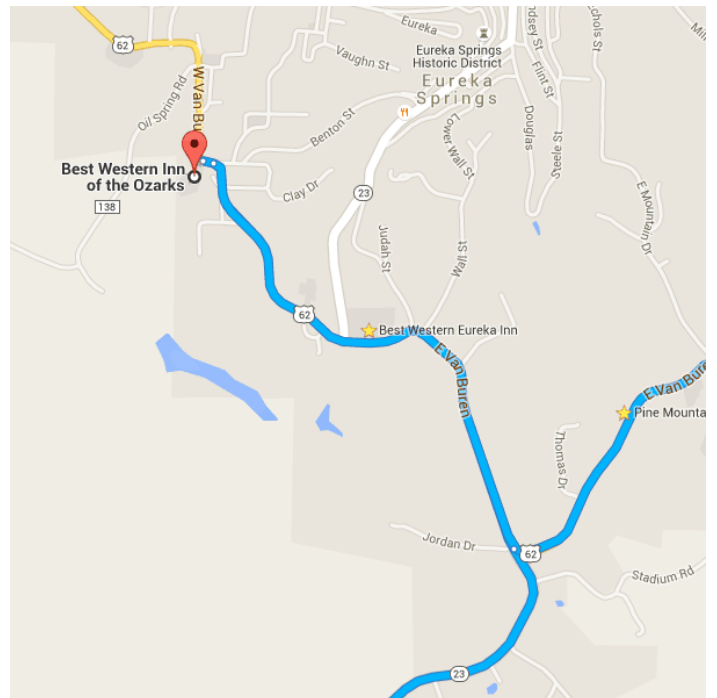

Drive to AR-23 S in Boston

_____ 63.7 mi / 1 h 23 min