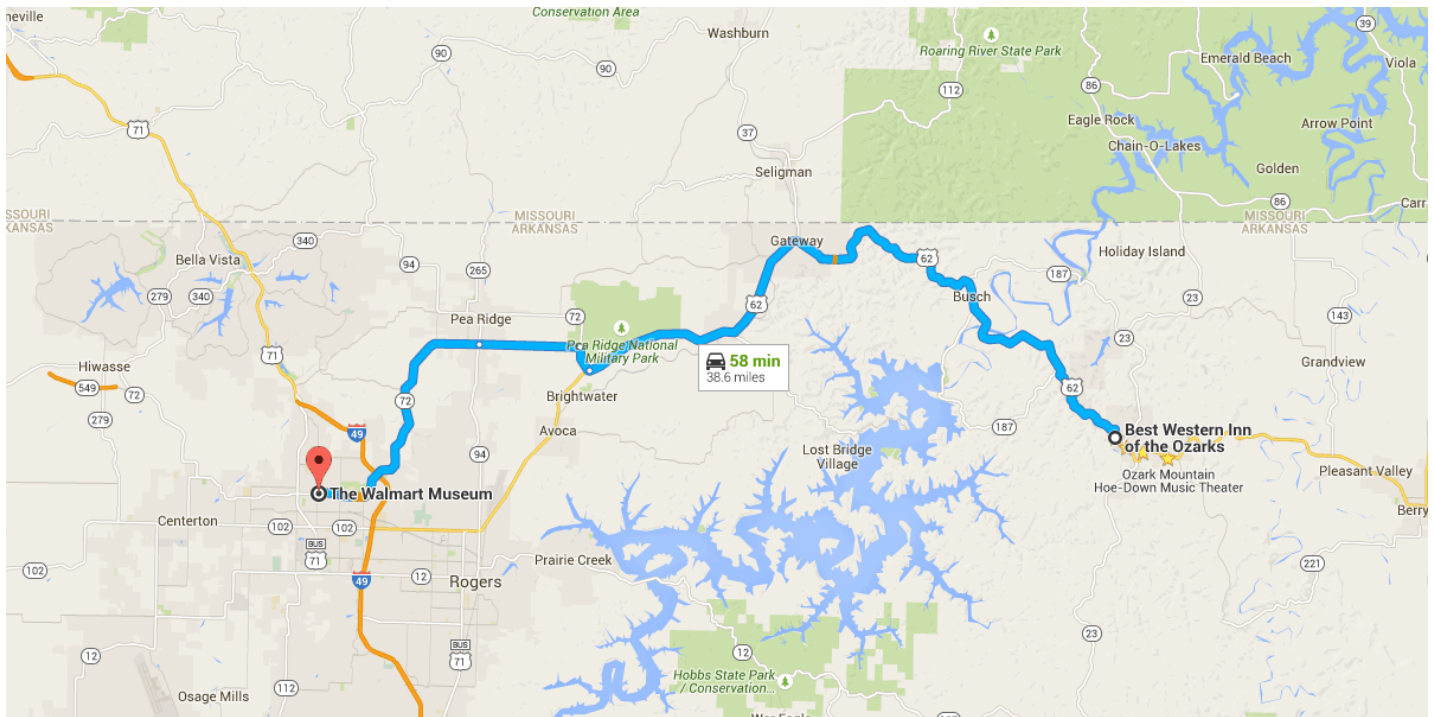

### Directions from Best Western Inn of the Ozarks to The Walmart Museum

## ○ Best Western Inn of the Ozarks

207 West Van Buren Street, Eureka Springs, AR 72632

-  1. Head northwest on US-62 W/W Van Buren toward Nova St  
 Continue to follow US-62 W  

---

25.4 mi
-  2. Turn right onto AR-72 W  

---

0.9 mi
-  3. Turn left onto Lee Town Rd  

---

3.3 mi
-  4. Continue onto AR-72 W/Slack St  
 Continue to follow AR-72 W  

---

8.3 mi
-  5. Turn right onto NE J St  

---

0.1 mi
-  6. Turn left onto NE 2nd St  

---

0.7 mi

7. Turn **left** onto **N Main St**

 Destination will be on the right

---

82 ft