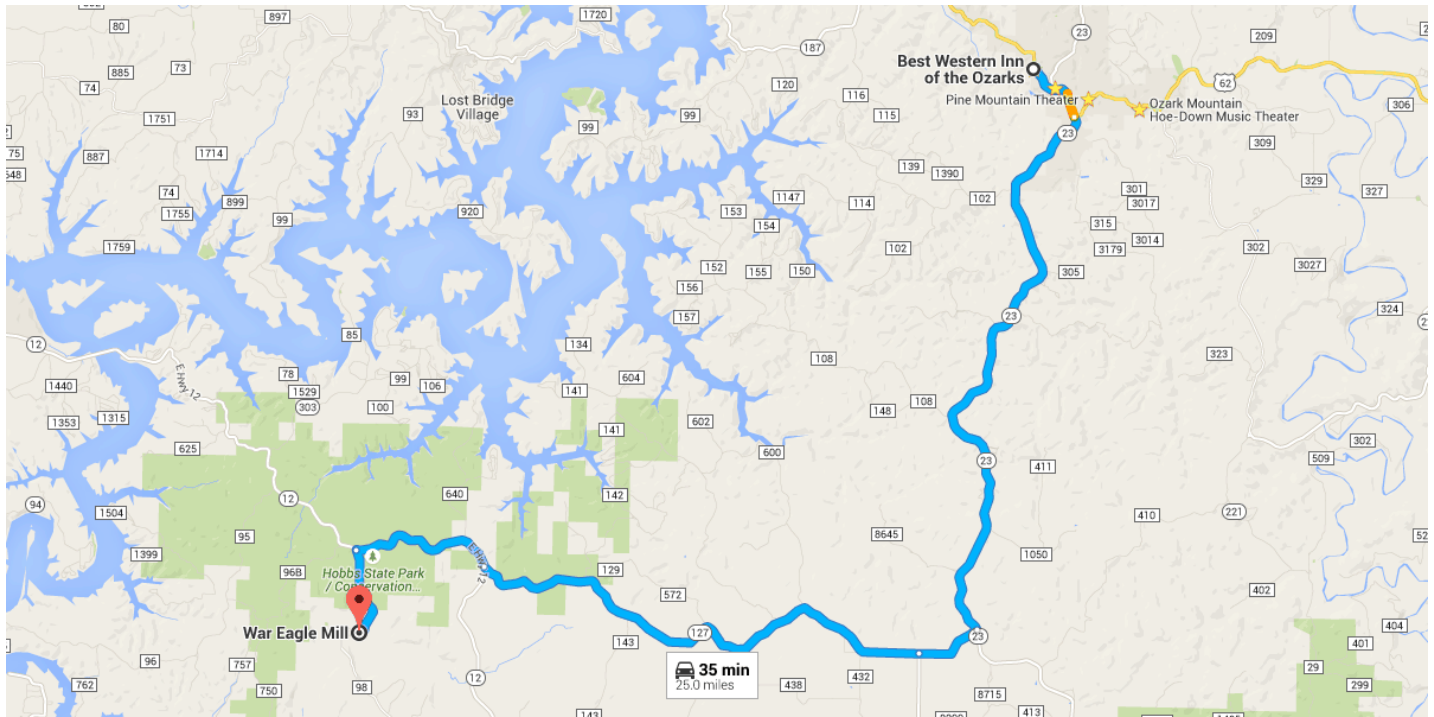

Directions from Best Western Inn of the Ozarks to War Eagle Mill

○ Best Western Inn of the Ozarks

207 West Van Buren Street, Eureka Springs, AR 72632

-  1. Head east on W Van Buren
_____ 125 ft
-  2. Turn right onto Kingshighway/W Van Buren
 Continue to follow W Van Buren
_____ 1.2 mi
-  3. Slight right onto AR-23 S/Huntsville Rd
 Continue to follow AR-23 S
_____ 10.2 mi
-  4. Turn right onto AR-12 W
_____ 1.1 mi
-  5. Continue straight onto AR-127 W
_____ 8.5 mi
-  6. Slight right onto AR-12 W
_____ 2.6 mi

7. Turn left onto War Eagle Rd

 Destination will be on the left

1.5 mi

War Eagle Mill

11045 War Eagle Road, Rogers, AR 72756

These directions are for planning purposes only. You may find that construction projects, traffic, weather, or other events may cause conditions to differ from the map results, and you should plan your route accordingly. You must obey all signs or notices regarding your route.

Map data ©2015 Google