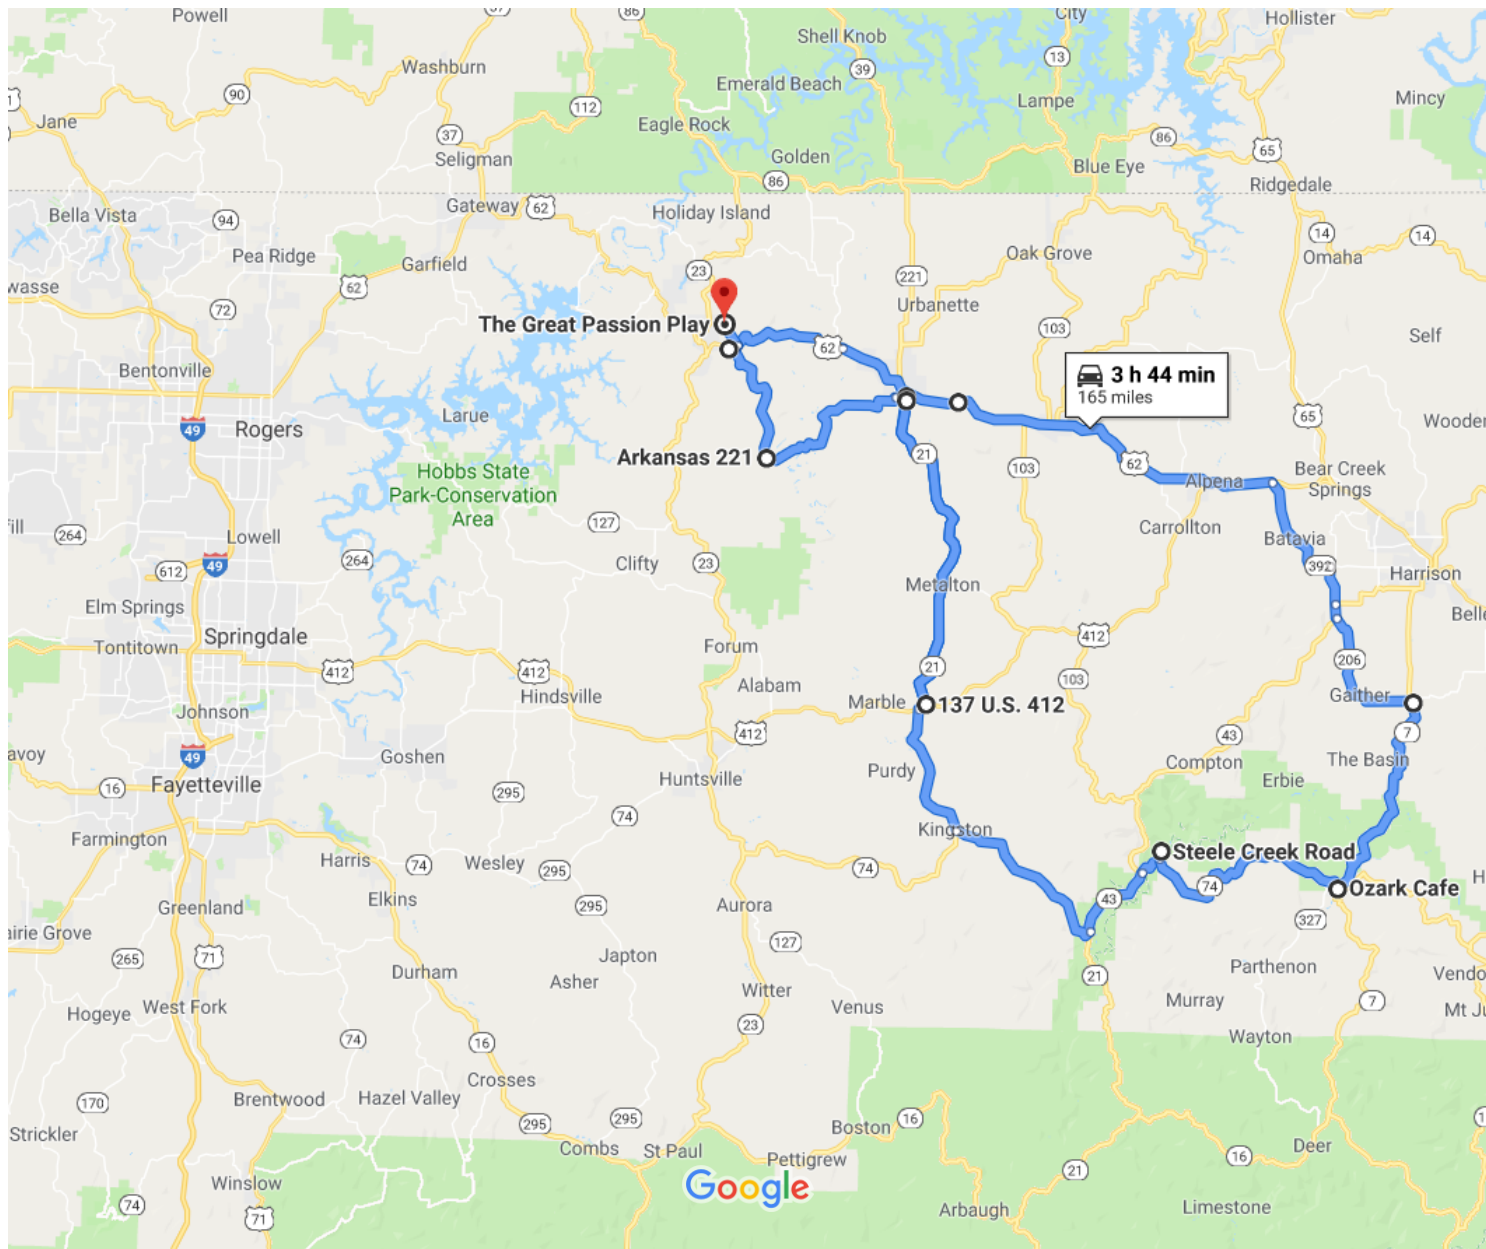

Ozark Mountain Hoe-Down Music Theatre to The Great Passion Play

Drive 165 miles, 3 h 44 min

Map data ©2019 Google 5 mi

Ozark Mountain Hoe-Down Music Theatre

3140 E Van Buren, Eureka Springs, AR 72632

- ↑ 1. Head north toward US-62 E/E Van Buren
49 ft
- ↘ 2. Turn right onto US-62 E/E Van Buren
Continue to follow US-62 E
6.6 mi
- ↑ 3. Continue straight to stay on US-62 E
Pass by Subway Restaurants (on the left in 2.8 mi)
4.0 mi

-  4. Turn right onto High St
0.5 mi

17 min (11.1 mi)

807 High St, Berryville, AR 72616

-  5. Head south on AR-21 S/High St toward Bedford Falls Dr
 Continue to follow AR-21 S
17.1 mi
-  6. Turn right onto US-412 W
0.3 mi
-  7. Turn left onto AR-21 S
7.2 mi
-  8. Turn left to stay on AR-21 S
9.3 mi
-  9. Turn left onto AR-43 N
4.3 mi
-  10. Turn right onto AR-74 E
1.4 mi
-  11. Turn left onto Steele Creek Rd
0.4 mi

51 min (40.1 mi)

Steele Creek Rd

Arkansas

-  12. Head south on Steele Creek Rd toward AR-74 W
0.4 mi
-  13. Turn left onto AR-74 E
12.6 mi
-  14. Turn right onto Court St
 Destination will be on the right
0.3 mi

22 min (13.3 mi)

Ozark Cafe

107 E Court St, Jasper, AR 72641

- ↑ 15. Head northeast on AR-7 N/Court St toward Spring St
i Continue to follow AR-7 N

 12.4 mi
- ↘ 16. Turn right onto State Hwy 206
i Destination will be on the right