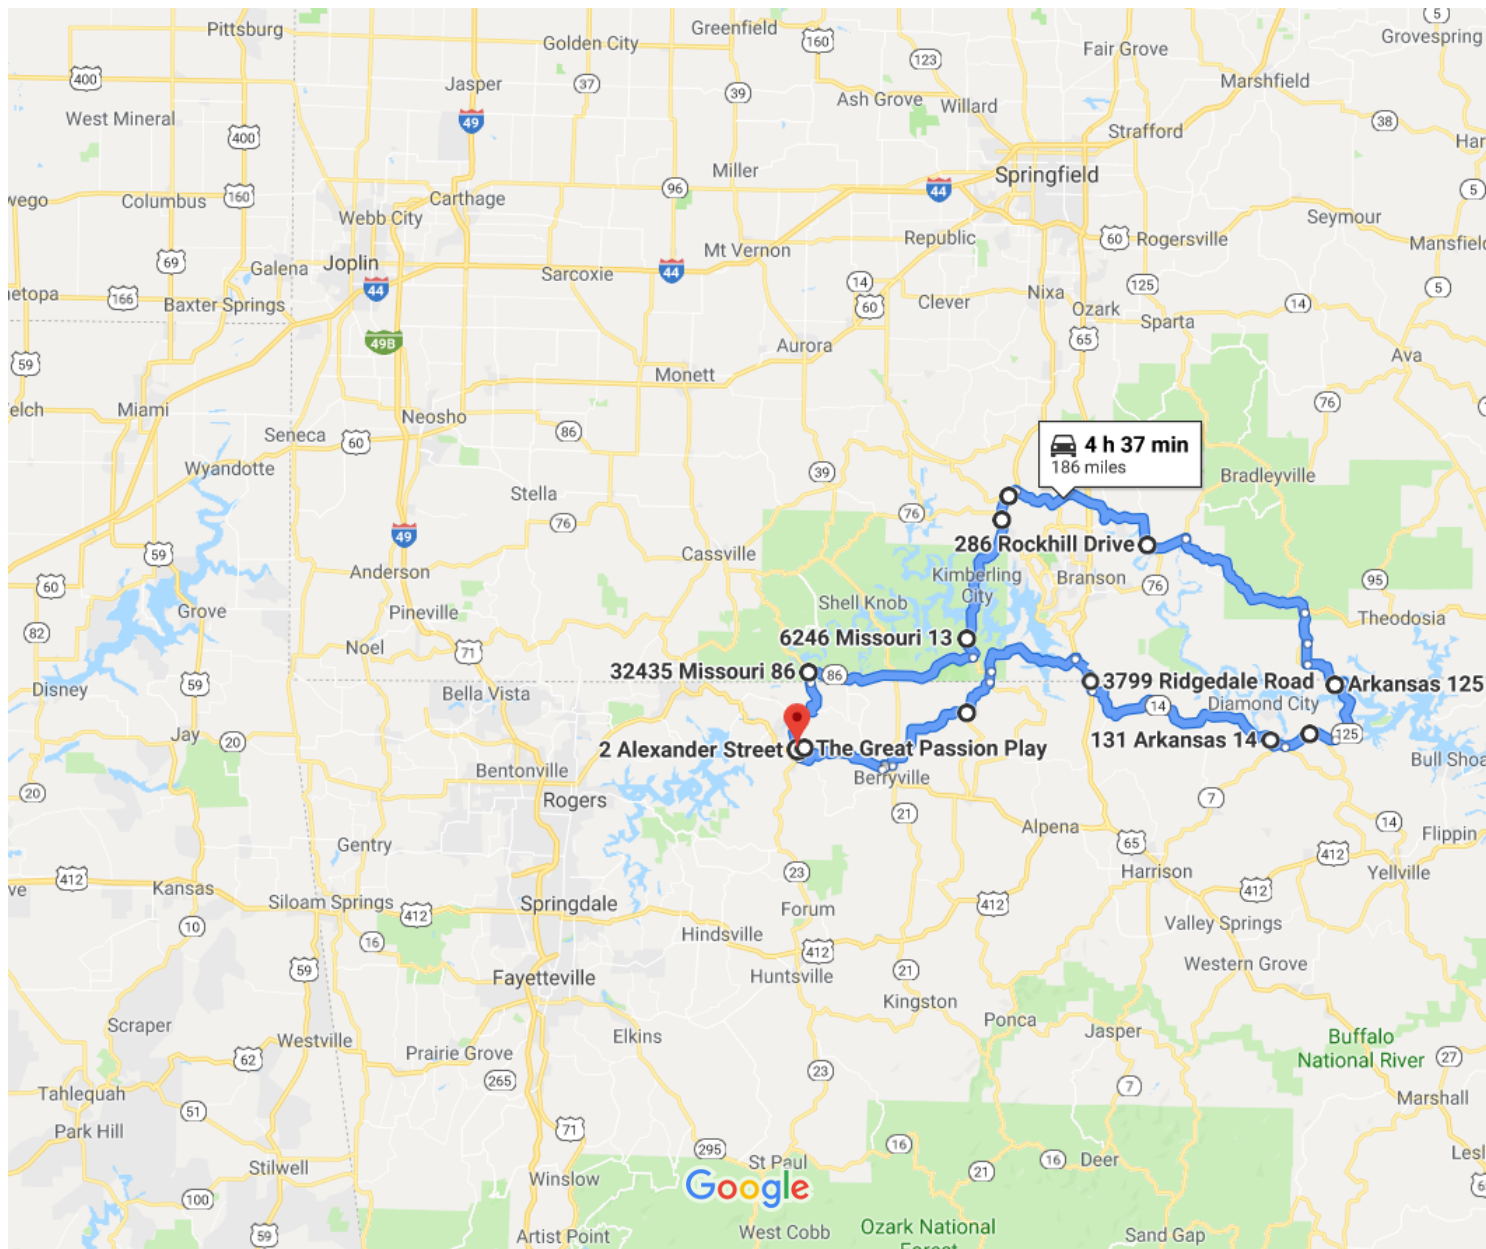

# The Great Passion Play to 2 Alexander St, Eureka Springs, AR 72632

Drive 186 miles, 4 h 37 min

Map data ©2019 Google 10 mi

## The Great Passion Play

935 Passion Play Rd, Eureka Springs, AR 72632

### Take Magnetic Dr to AR-23 N/N Main St in Eureka Springs

2 min (0.9 mi)

- ↑ 1. Head northwest on Statue Rd  
331 ft
- ↶ 2. Turn left  
0.3 mi
- ↷ 3. Turn right at the 1st cross street onto Magnetic Dr  
0.5 mi

**Continue on AR-23 N to Roaring River Township**

15 min (10.7 mi)

- 4. Turn right onto AR-23 N/N Main St

**i** Continue to follow AR-23 N

**i** Entering Missouri

9.6 mi

- ↑ 5. Continue onto State Hwy P

1.0 mi